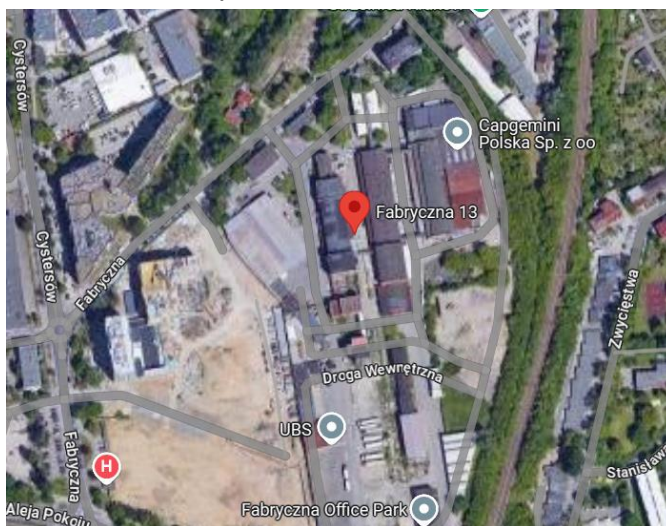

13:00 Lunch break

15:00 Supplier networking session: Expertise and experiences exchange

18:00 End of conference

Travel information:

The Fabryczna Conference Centre is located at 13 Fabryczna Street in the historic part of the multifunctional Fabryczna City complex, at the site of the former Polmos vodka distillery, in a well-connected district of Kraków.

Travelling possibilities:

a) Public transport (10 minutes from the Kraków Główny railway station and central bus terminal, 50 minutes from Kraków Airport):

- Tram stops on:
 - ✓ al. Pokoju – Fabryczna 01, Fabryczna 02
 - ✓ ul. Mogilska – Cystersów 01, Cystersów 02
- bus stops on:
 - ✓ al. Pokoju – Ofiar Dąbia 03, Ofiar Dąbia 04, Ofiar Dąbia 05

b) Travelling by car (10 minutes from the Kraków Główny railway station and central bus terminal, 30 minutes from Kraków Airport):

- GPS coordinates of the CKF_13 FABRYCZNA CONFERENCE CENTRE:
50°06'06'22"N, 19°97'38'17"E
- Two paid parkings in the Fabryczna 13 complex:
 - ✓ Outdoor car park (approx. 200 parking spaces),
 - ✓ Underground parking (approx. 160 parking spaces on two levels)